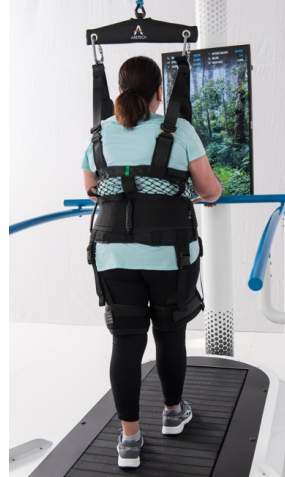

Aretech Harness

The Aretech Harness is the ultimate in comfort and safety with features for superior functionality and ease of subject setup. Subjects of various body types can practice gait and balance activities with body-weight support with a form-fitting, secure fit.

Aretech Harness on Subjects

Toddler

Pediatric

Small

Medium

Large

X-Large

2X-Large